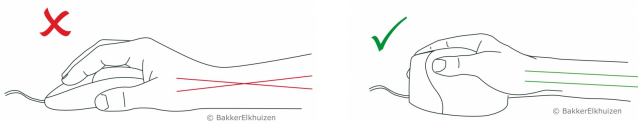

vertical mouse
Evoluent4

Ergonomic: supports your hand in a fully upright neutral handshake position that eliminates forearm twisting

Precise: true optical resolution sensor moves the pointer quickly to reduce hand movements, with short habituation time

Version 4 improved shape: better thumb and finger support

Version 4 convenient adjustment: of pointer speed

Small version available: for hands less than about 7 inches or 178mm long from the tip of the middle finger to the wrist crease (BNEEVR4S)

Cable length: 215 cm

Specifications

Dimensions:	117 x 86 x 76 mm (W x D x H)
Weight:	140 g
Product code:	BNEEVR4 (Righthanded) BNEEVL4 (Lefthanded)

Research

Unnatural postures are a risk factor for development of complaints of wrist and forearm (Karlqvist 1994, Jensen 1998, Hagberg 1994). When the mouse is positioned closer to the body the strain of shoulders and neck decreases (Armstrong 1995, Cook 1998). Productivity is lower when using a trackball and touchpad, standard mice and pen tablets enable a higher productivity.